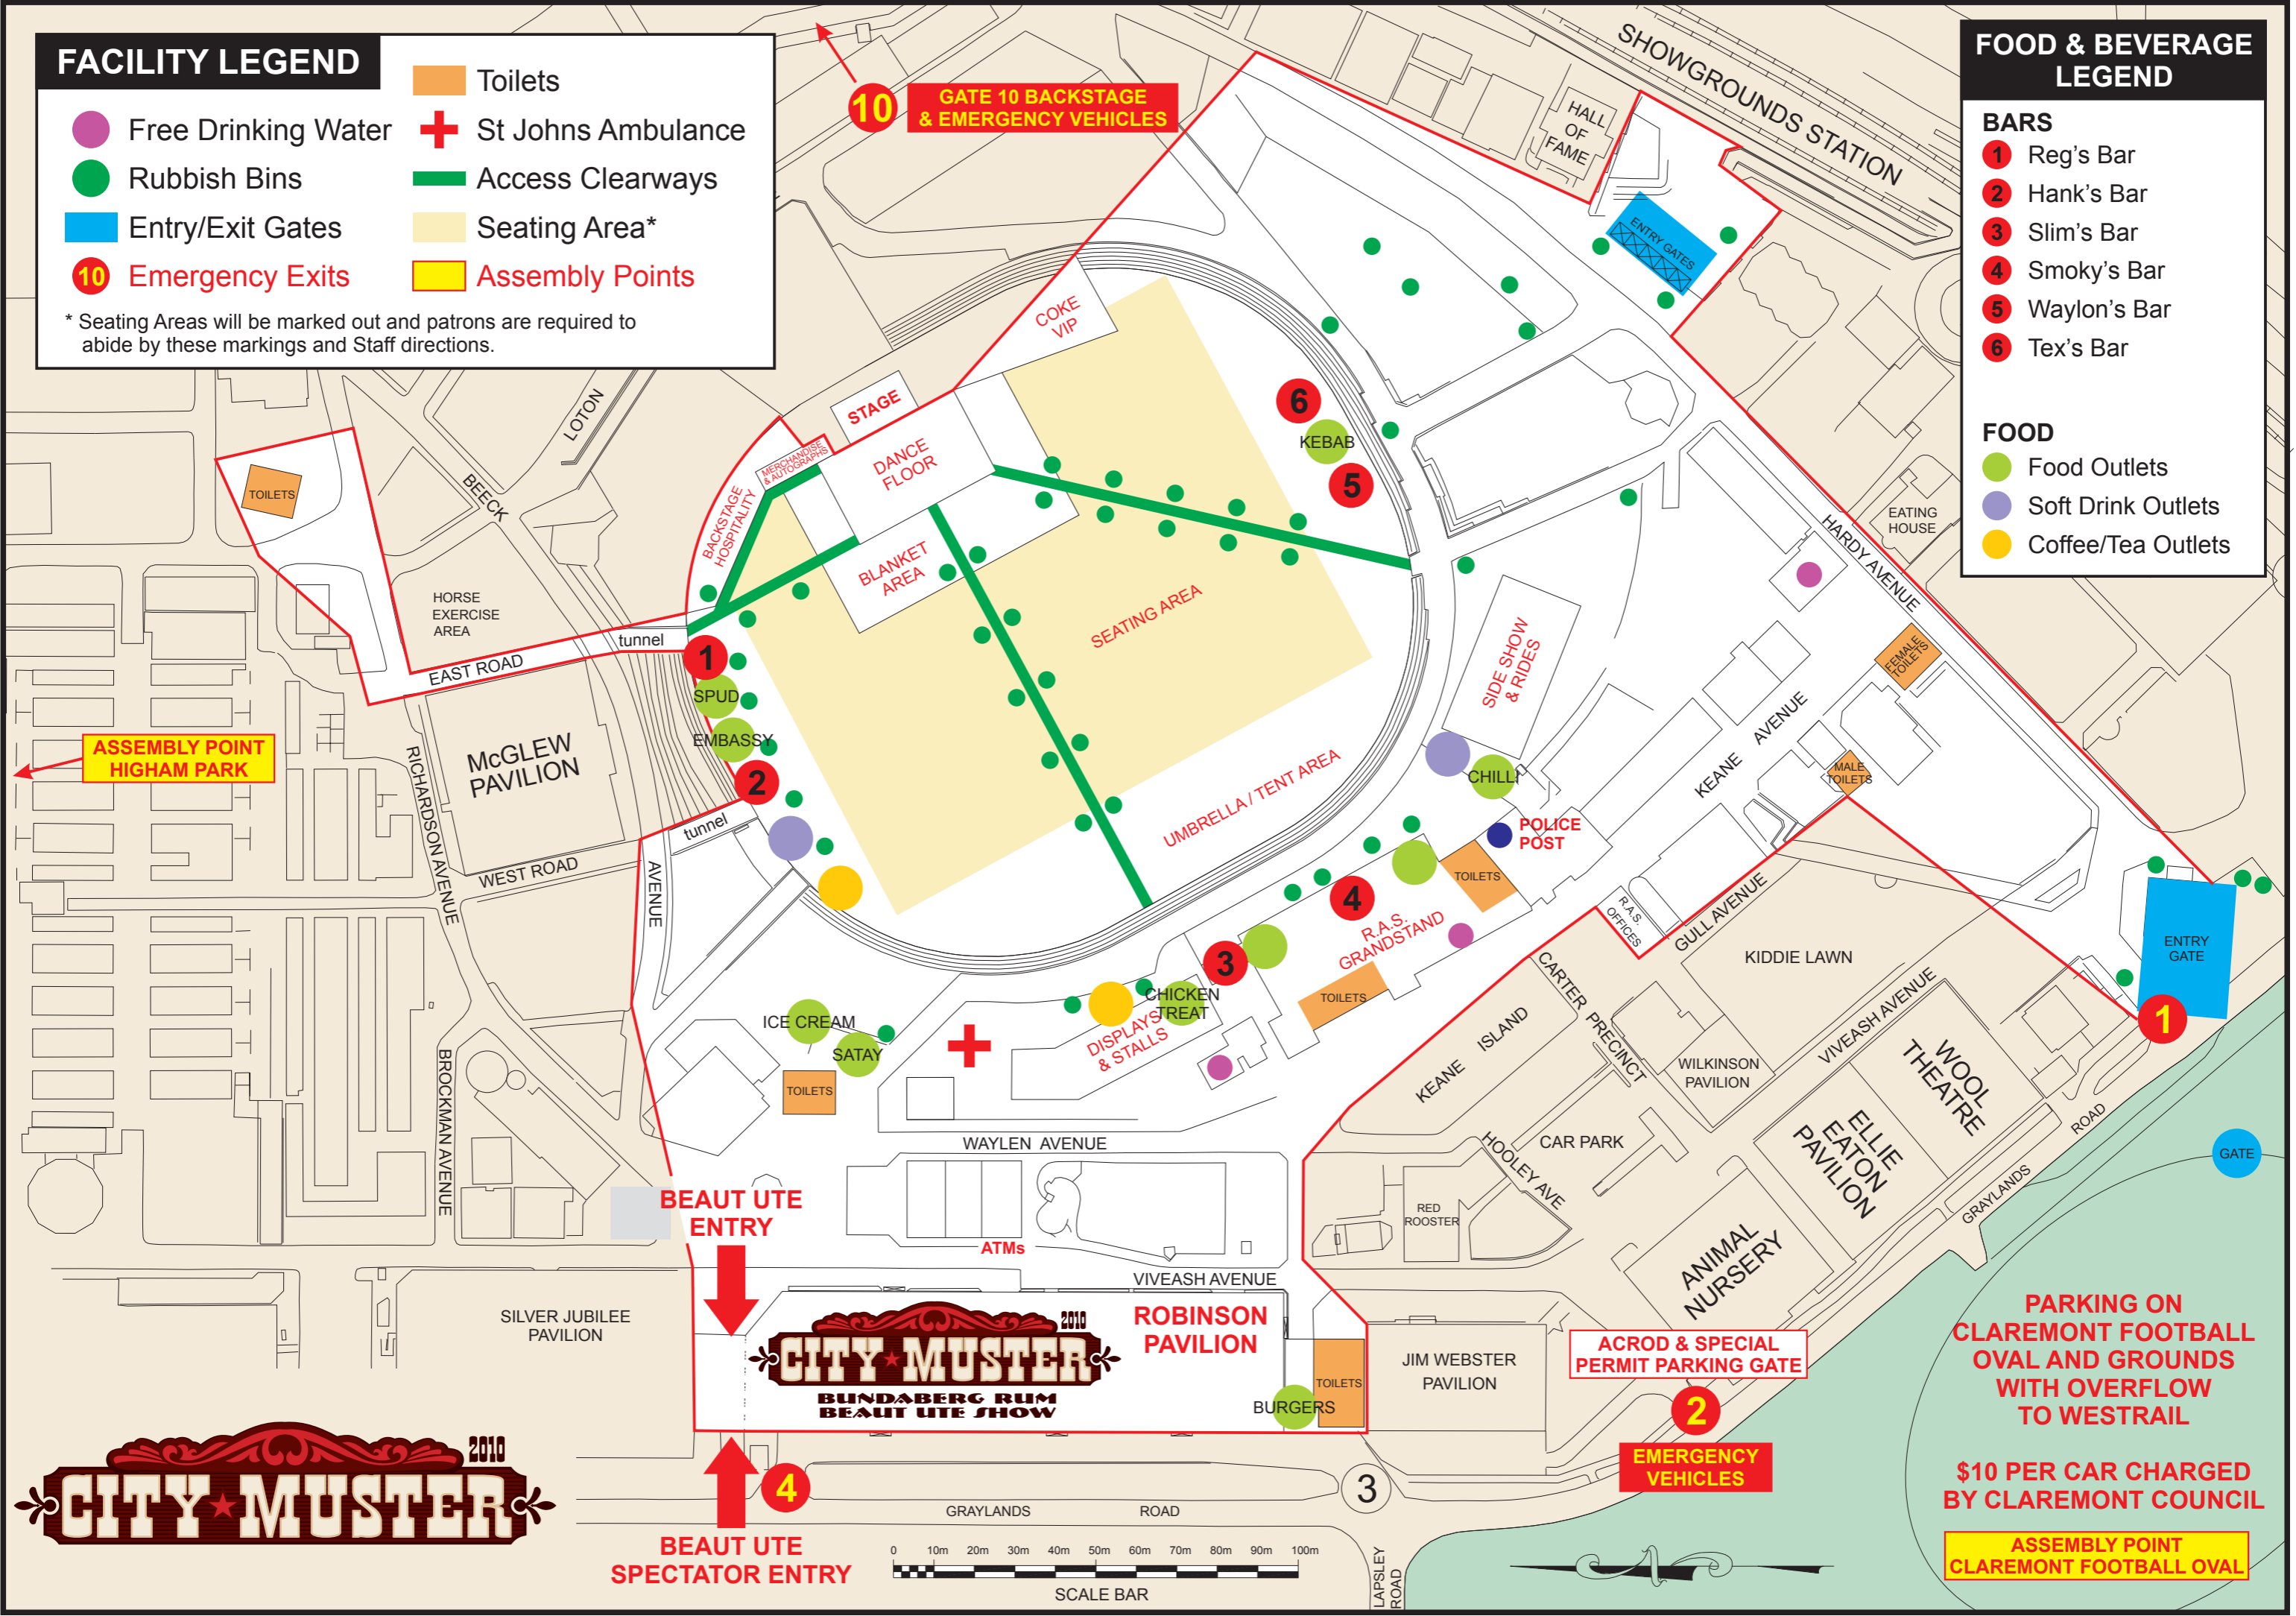

FACILITY LEGEND

- Free Drinking Water
- Rubbish Bins
- Entry/Exit Gates
- 10 Emergency Exits
- Toilets
- + St Johns Ambulance
- Access Clearways
- Seating Area*
- Assembly Points

* Seating Areas will be marked out and patrons are required to abide by these markings and Staff directions.

FOOD & BEVERAGE LEGEND

- BARS**
- 1 Reg's Bar
 - 2 Hank's Bar
 - 3 Slim's Bar
 - 4 Smoky's Bar
 - 5 Waylon's Bar
 - 6 Tex's Bar
- FOOD**
- Food Outlets
 - Soft Drink Outlets
 - Coffee/Tea Outlets

ASSEMBLY POINT HIGHAM PARK

10 GATE 10 BACKSTAGE & EMERGENCY VEHICLES

ACROD & SPECIAL PERMIT PARKING GATE

EMERGENCY VEHICLES

PARKING ON CLAREMONT FOOTBALL OVAL AND GROUNDS WITH OVERFLOW TO WESTRAIL

\$10 PER CAR CHARGED BY CLAREMONT COUNCIL

ASSEMBLY POINT CLAREMONT FOOTBALL OVAL

BEAUT UTE SPECTATOR ENTRY

4

3

2

3

4

6